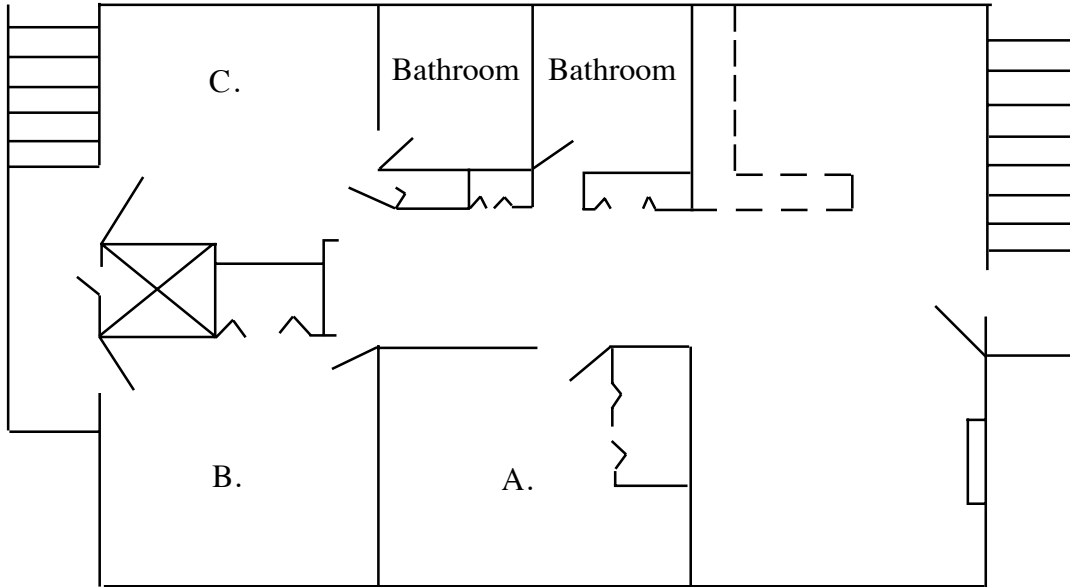

COTTONWOOD MANOR

Total Sleeping Capacity: 32

Rooms A and C: 1 double bed + 2 bunks

Rooms 1-5 and B: 4 bunks

UPPER LEVEL

Room A	Room B	Room C
1.	1.	1.
2.	2.	2.
3.	3.	3.
4.	4.	4.

LOWER LEVEL

Room 1	Room 2	Room 3
1.	1.	1.
2.	2.	2.
3.	3.	3.
4.	4.	4.

Room 4	Room 5
1.	1.
2.	2.
3.	3.
4.	4.