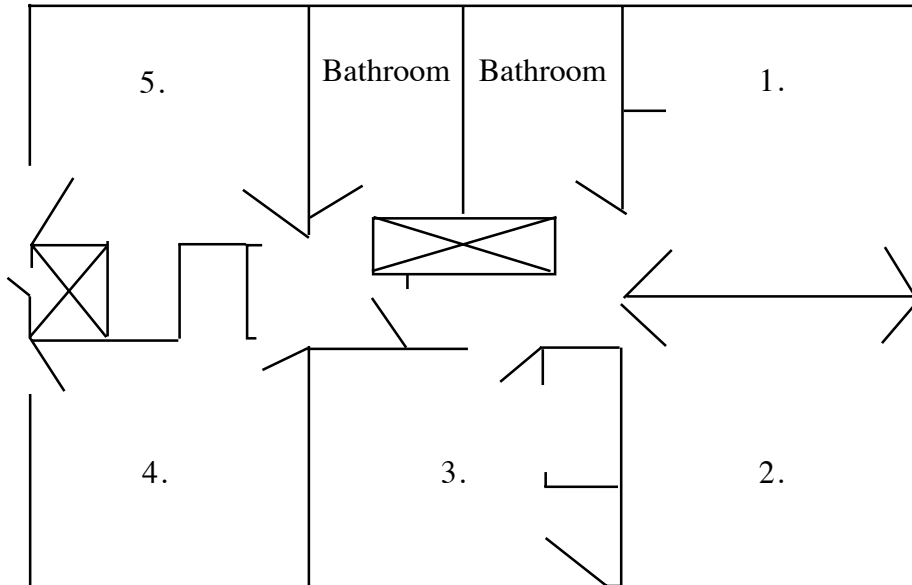

COTTONWOOD MANOR

Total Sleeping Capacity: 32

Rooms A and C: 1 double bed + 2 bunks

Rooms 1-5 and B: 4 bunks

UPPER LEVEL

Room A	Room B	Room C
1.	1.	1.
2.	2.	2.
3.	3.	3.
4.	4.	4.

LOWER LEVEL

Room 1	Room 2	Room 3
1.	1.	1.
2.	2.	2.
3.	3.	3.
4.	4.	4.

Room 4	Room 5
1.	1.
2.	2.
3.	3.
4.	4.