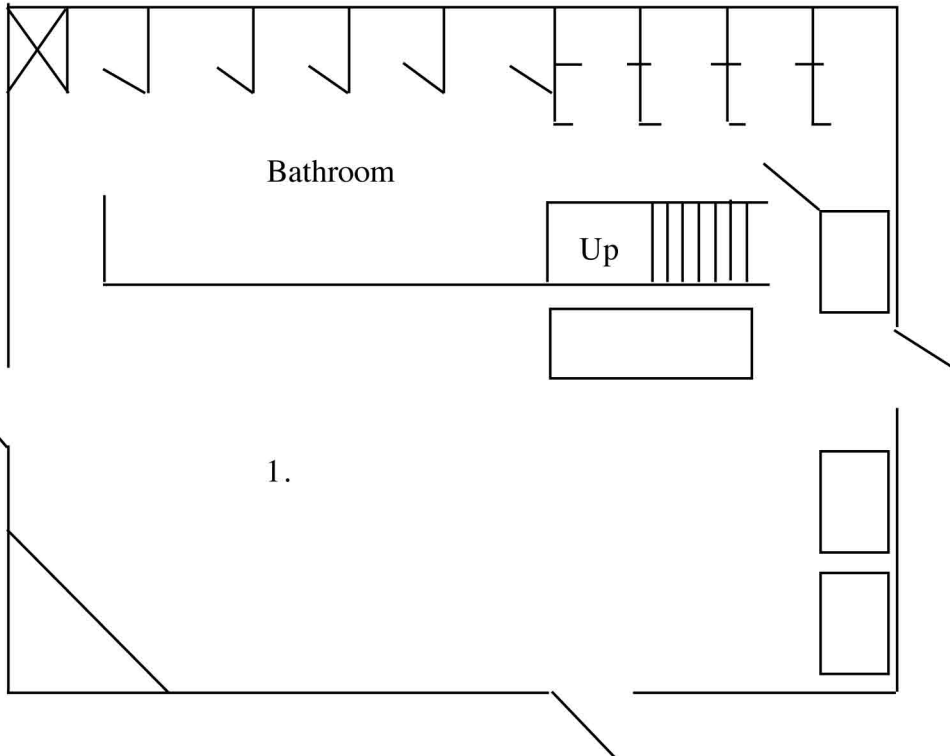

MAPLE KNOLL VILLAGE CENTER

Total Sleeping Capacity: 24

UPSTAIRS

Room Two

- 1.
- 2.
- 3.
- 4.

Room Three

- 1.
- 2.
- 3.
- 4.

Room Four

- 1.
- 2.
- 3.
- 4.

DOWNSTAIRS

Room One

- 1.
- 2.
- 3.
- 4.
- 5.
- 6.
- 7.
- 8.
- 9.
- 10.
- 11.
- 12.