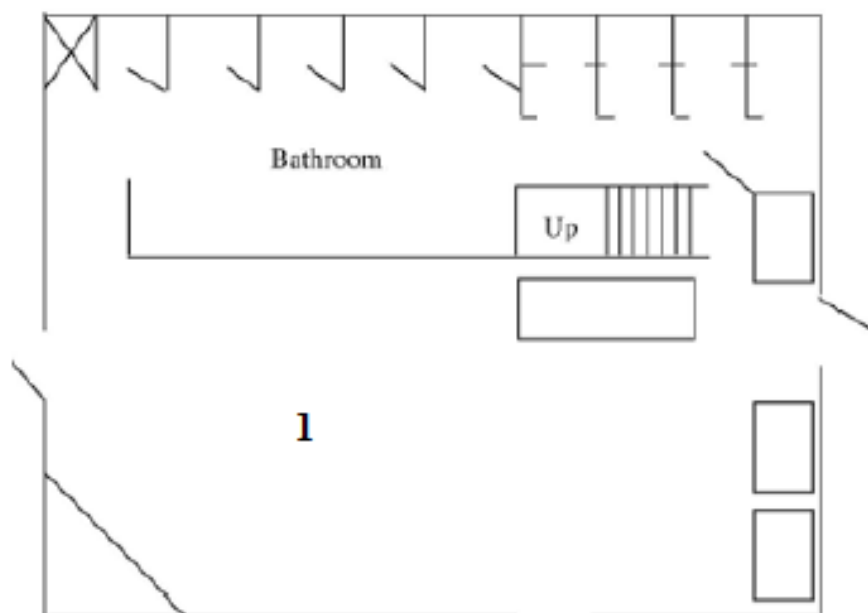

PINE BLUFF VILLAGE CENTER

Total sleeping capacity: 24

UPSTAIRS

Room A

- 1.
- 2.
- 3.
- 4.

Room B

- 1.
- 2.
- 3.
- 4.

Room C

- 1.
- 2.
- 3.
- 4.

DOWNSTAIRS

Room 1

- 1.
- 2.
- 3.
- 4.
- 5.
- 6.

- 7.
- 8.
- 9.
- 10.
- 11.
- 12.