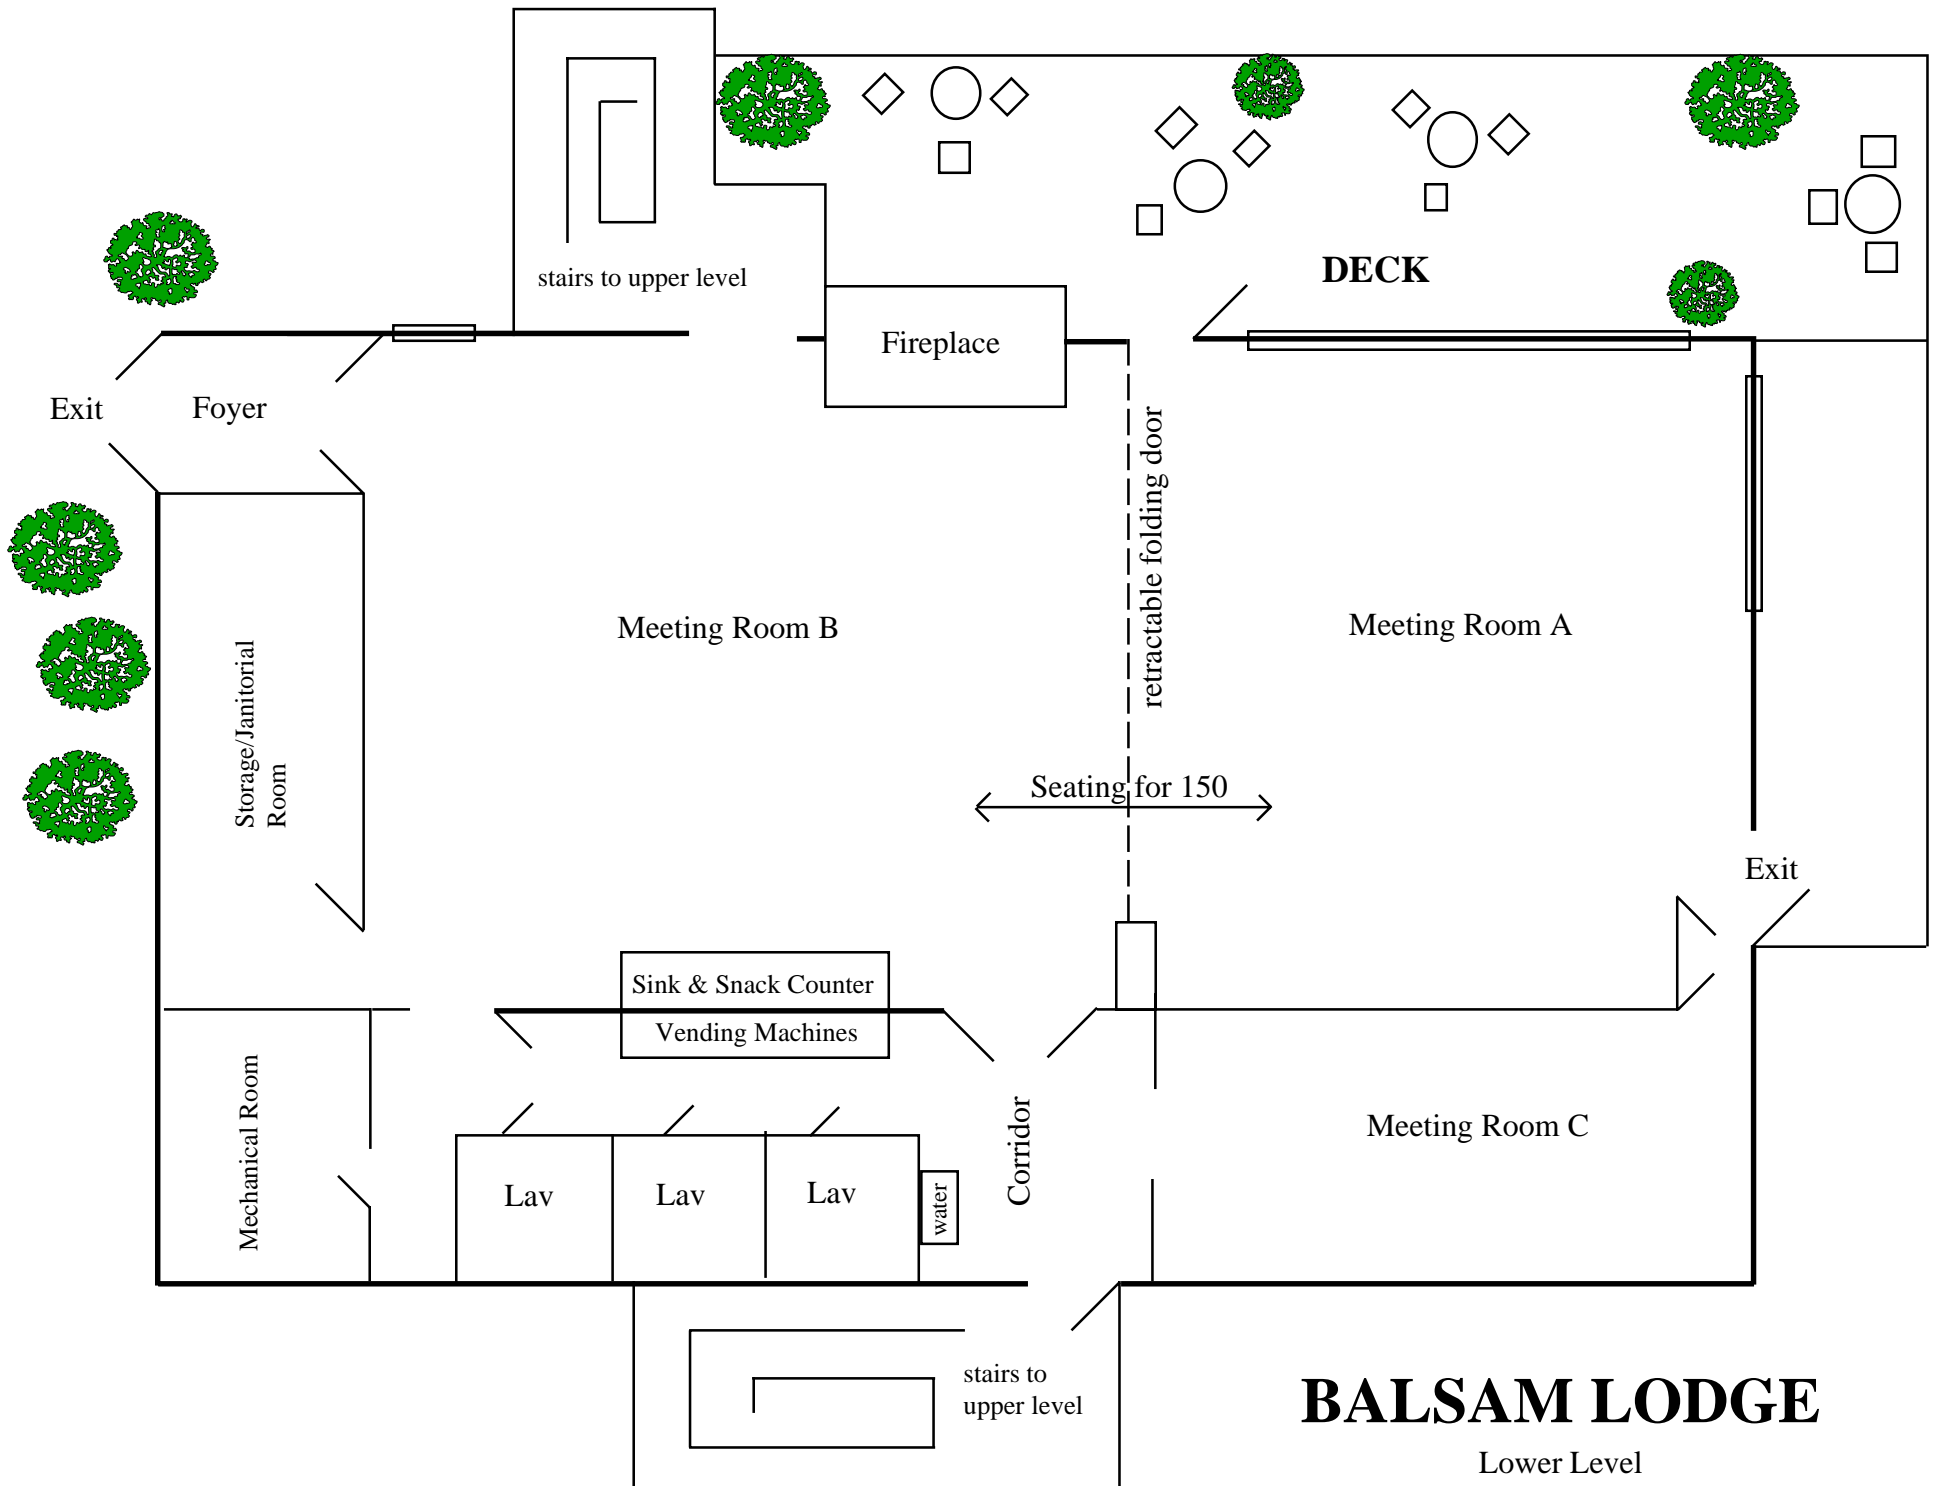

Room 4

# BALSAM LODGE

Room 1

Timber-lee Christian Center

6 rooms with sleeping for 8  
in each room (4 bunk beds)  
**Total Capacity: 48**

stairs to lower level

DECK

Fireplace

Room 5

Bedroom 6

Bedroom 3

Room 2

Bathroom

Bathroom

Lounge Area

Bedroom 5

Bedroom 2

snack counter

Storage/Janitorial Closet

stairs to lower level

Foyer

ENTRANCE

**BALSAM LODGE**  
Lower Level