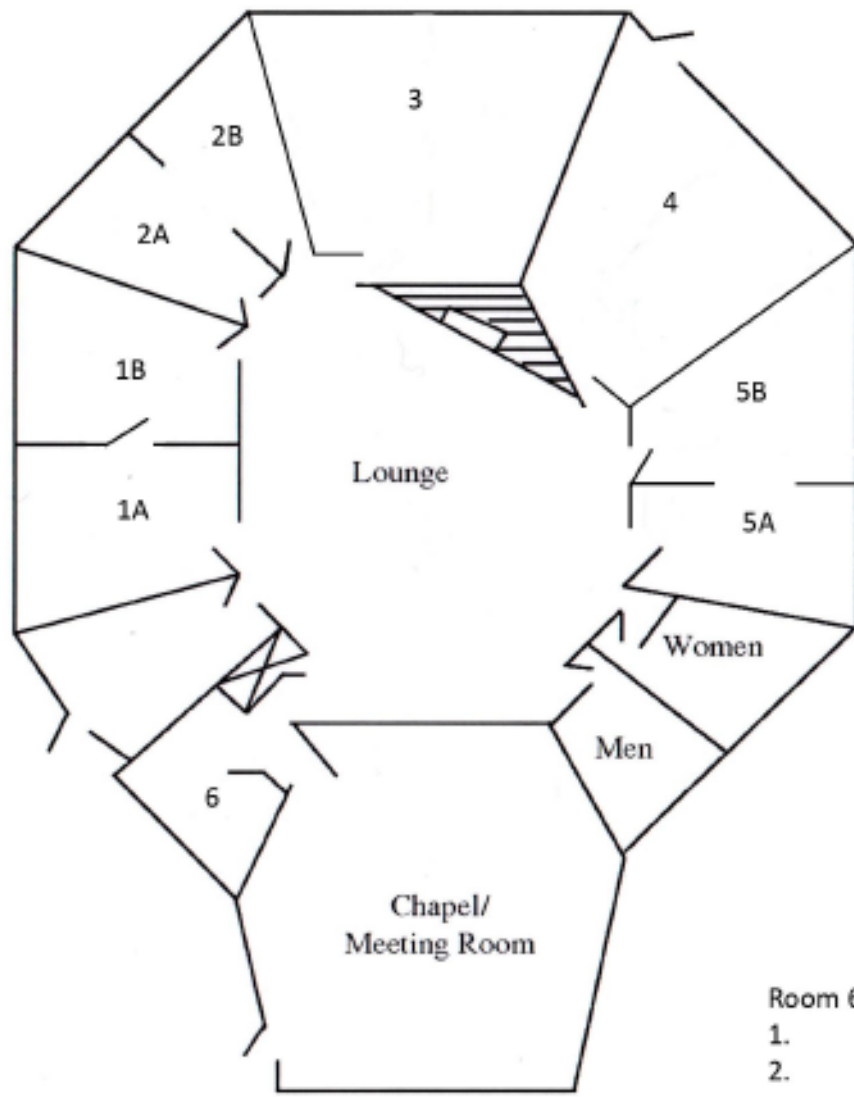

PONDEROSA RETREAT CENTER

Total Sleep Capacity: 52

Rooms 1A-1B/2A-2B/5A-5B: 2 Bunk Beds/1 Twin Bed (each Side)

Rooms 3 & 4: 5 Bunk Beds (each Room)

Room 6: 1 Bunk Bed

Room 1A

- | | |
|----|-----|
| 1. | 6. |
| 2. | 7. |
| 3. | 8. |
| 4. | 9. |
| 5. | 10. |

Room 1B

- 1.
- 2.
- 3.
- 4.
- 5.

Room 4

- 1.
- 2.
- 3.
- 4.
- 5.
- 6.
- 7.
- 8.
- 9.
- 10.

Room 2A

- 1.
- 2.
- 3.
- 4.
- 5.

Room 5A

- 1.
- 2.
- 3.
- 4.
- 5.

Room 2B

- 1.
- 2.
- 3.
- 4.
- 5.

Room 3

- 1.
- 2.
- 3.
- 4.
- 5.

Room 5B

- 1.
- 2.
- 3.
- 4.
- 5.

Room 6

- 1.
- 2.